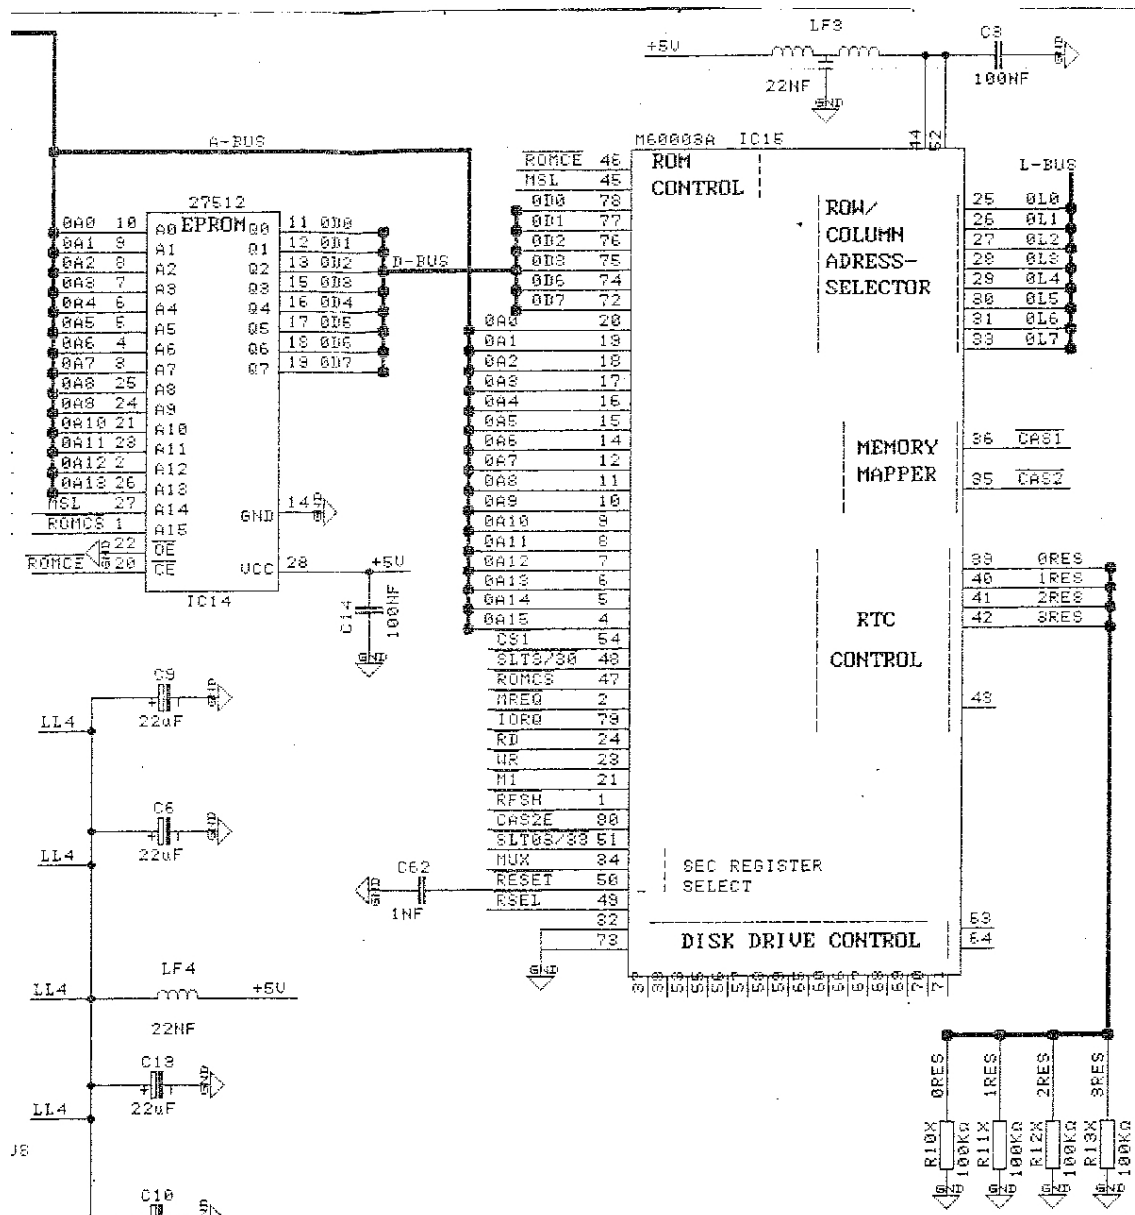

MSX-CP CARD.....		CE780	
NAME THORGEIRSSON.G	BUILDING:HTS/HMS-5	1 SH	10 SH
TELEPHONE:5522		4 OF	6
PROPERTY OF N.O. PHILIPS GLOEILAMPENFABRIEKEN		NOV 13-10-80 A3