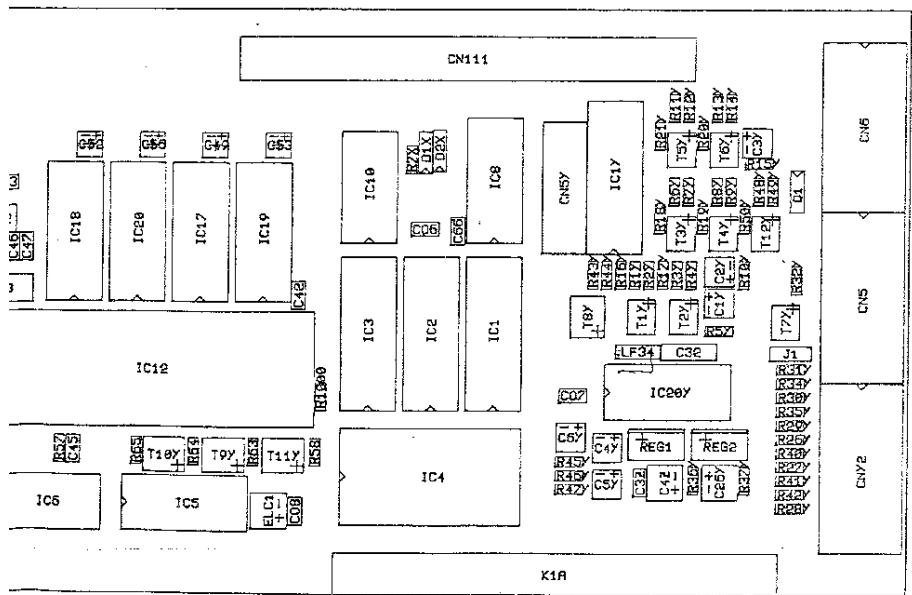

m)

LF34 varingen deur C