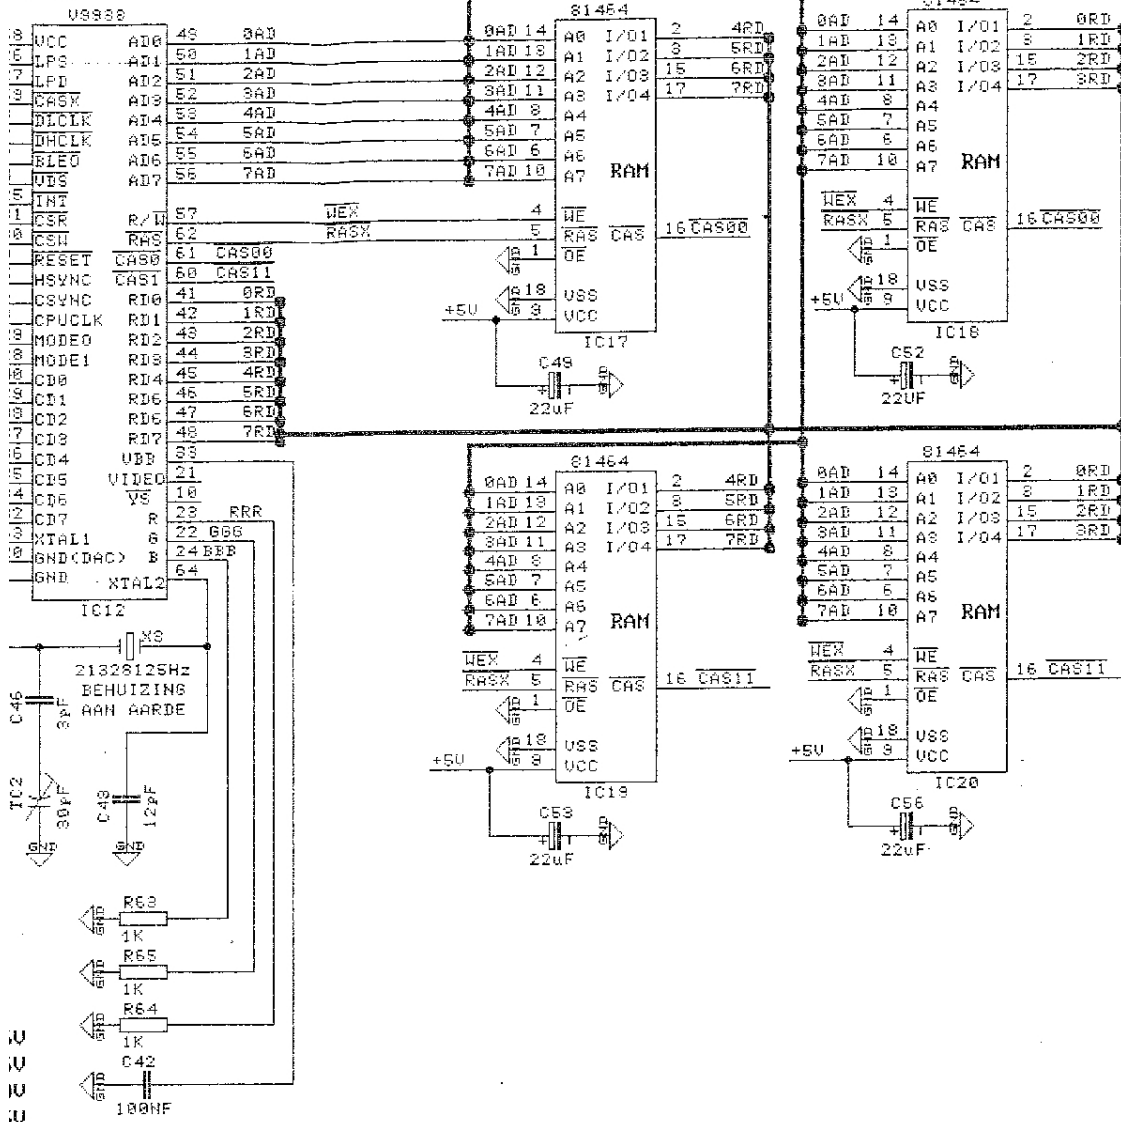

# MSX PC card circuit diagram

The MSPC was created and sold by PTC (Philips Thuis Computers Club), the dutch user group focused on all computers (P2000, MSX, PC) produced by Philips.

The MSX PC a MSX2 on a PC ISA card, with its own monitor connector.

SHEET 3 OF 6

- C42=PLC. 100NF/25V
- C44=PLC. 100pF/25V
- C45=PLC. 1NF/25V
- C47=PLC. 12pF/25V
- C48=PLC. 12pF/25V
- C49=TANTAL. 22UF/16V
- C52= .. 22UF/16V
- C53= .. 22UF/16V
- C56= .. 22UF/16V

SHEET 4 OF 6

- C2, C3, C14=PLC. 100NF/25V
- C6, C9, C10, C13=TANTAL. 22UF/16V
- C7, C8, C11, C12=EMS. 100UF/10V
- C62, C63=PLC. 1NF/25V

NAME	THORGEI
DATE	
RS	

60 DISPLAY PROC.

MSX-CP CARD.....		CE780	
NAME THORGEIRSSON, G	BUILDING: HIS/HNR-2	1 SH EL	10 SH EL
TELEPHONE: 55325		3 OF 5	
PROPERTY OF N.V. PHILIPS GLOEILAMPENFABRIEKEN		NOT 12-12-82 AC	