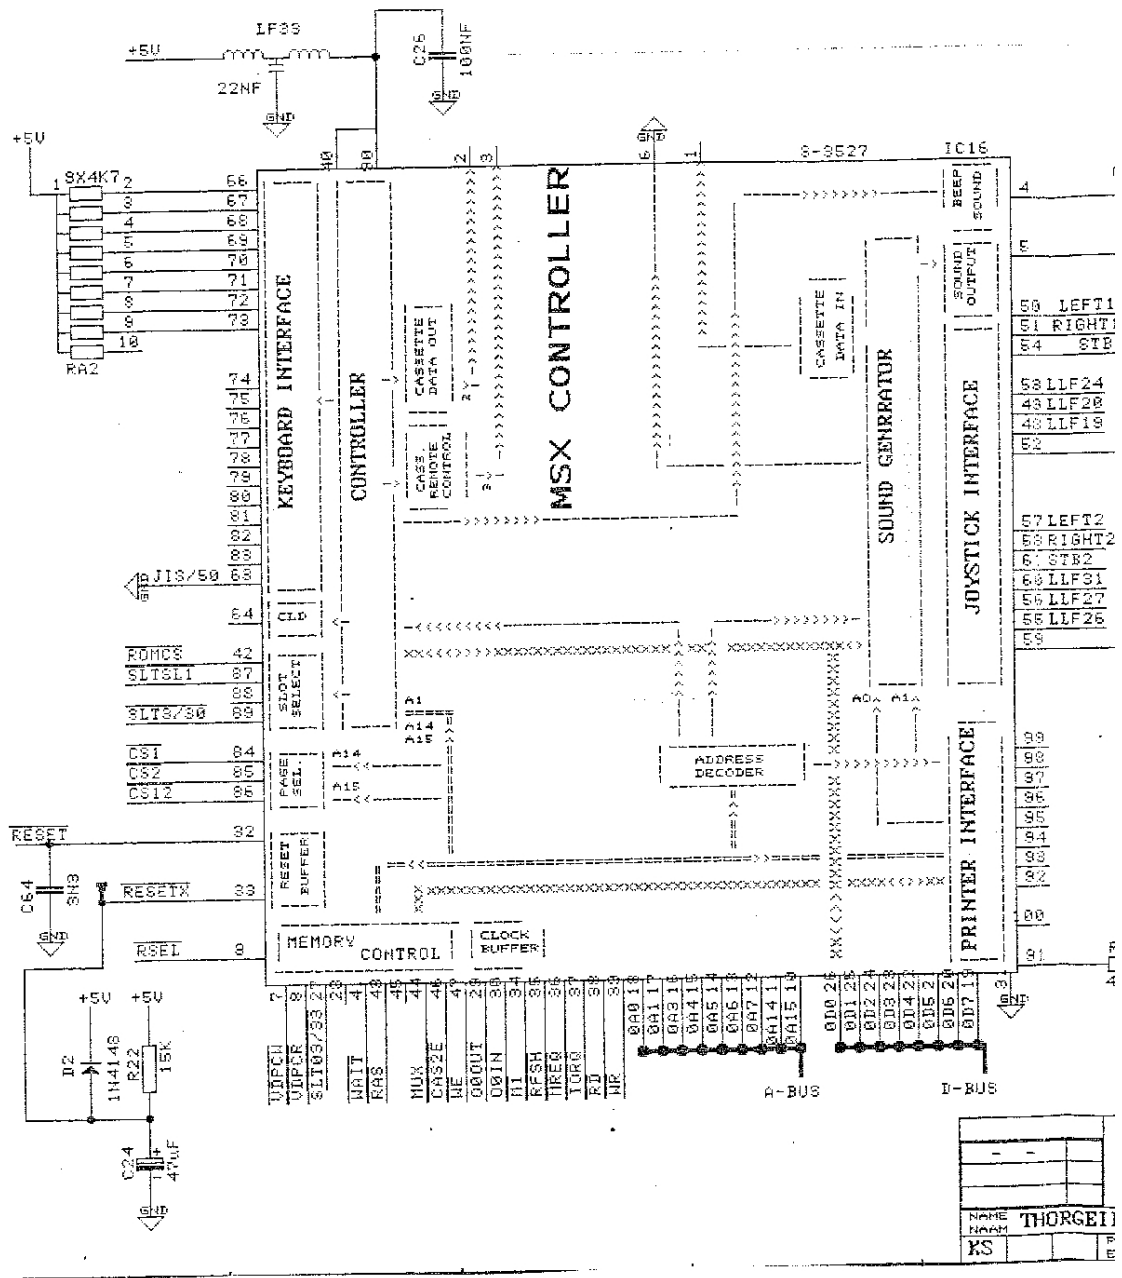

NOTE: AGND SHOULD HAVE ITS OWN PLANE ON THE PCB.

NAME THORGEIL  
 KS

WOULD BE CLOSE  
PCB.

SWIM SWITCH  
1=IBM  
0=MSX

ITS OWN PLANE

MSX-PC CARD.....		CE780
NAME NAAM THORGEIRSSON.G	BUILDING: HIS/HWG-5 TELEPHONE: 55535	1 SH 10 SH 6 OF 6
PROPERTY OF N.V. PHILIPS GLOEILAMPENFABRIEKEN		NOT 18-10-88 AC