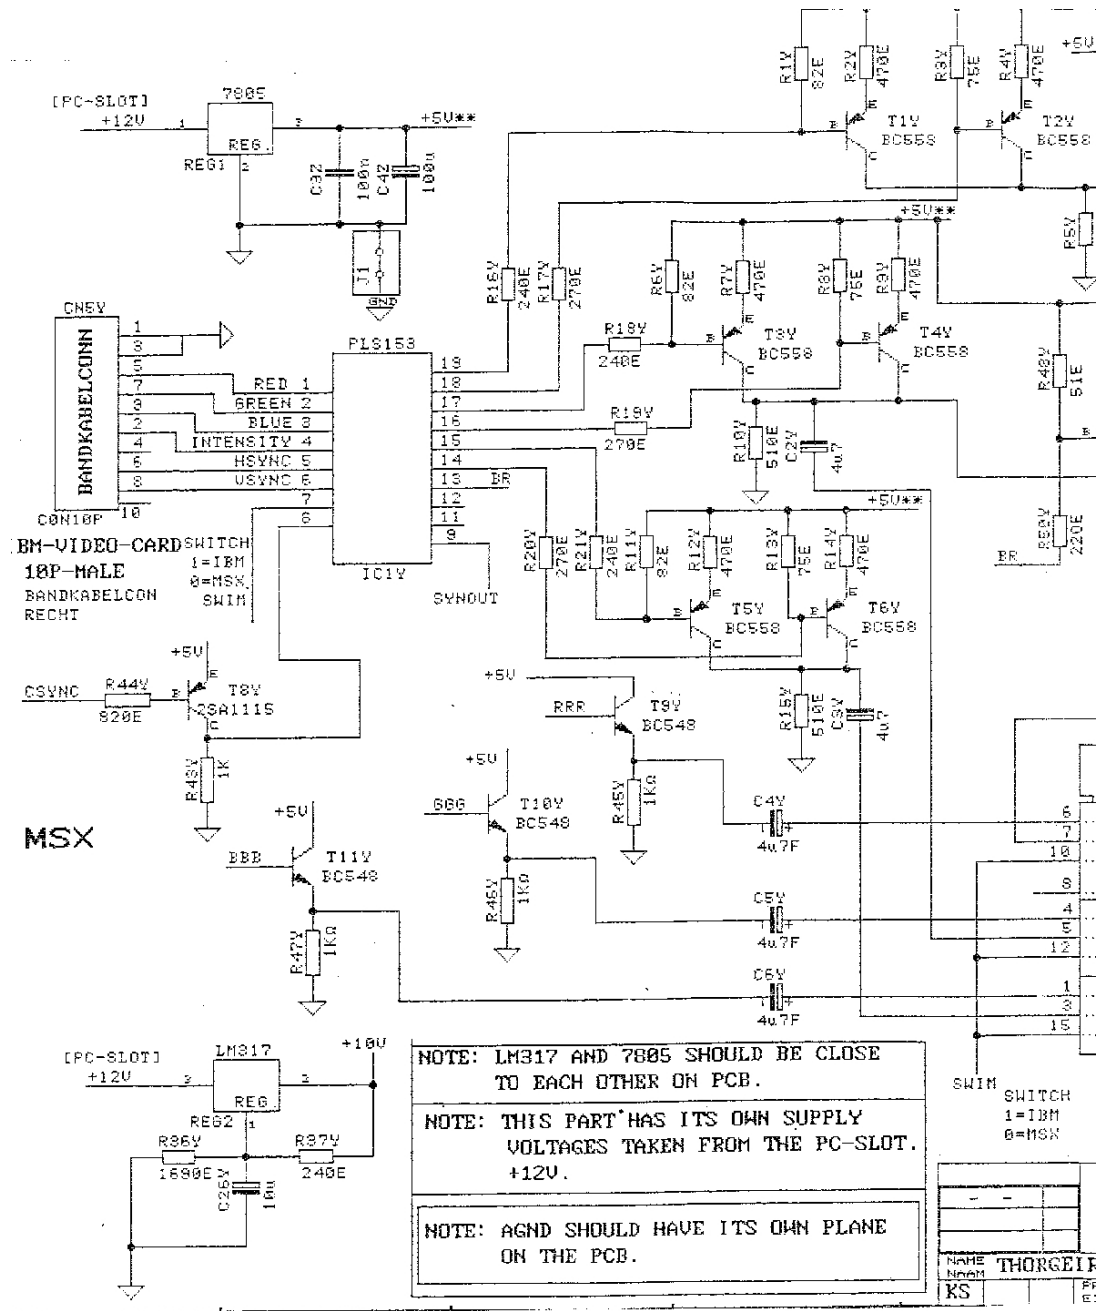

BANDKABELCONN
1
2
3
4
5
6
7
8
9
10
11
12
13
14
15
16
17
18
19

BM-VIDEO-CARD SWITCH
1=IBM
0=MSX

BANDKABELCONN
1
2
3
4
5
6
7
8
9
10

MSX

NOTE: LM317 AND 7805 SHOULD BE CLOSE TO EACH OTHER ON PCB.

NOTE: THIS PART HAS ITS OWN SUPPLY VOLTAGES TAKEN FROM THE PC-SLOT. +12V.

NOTE: AGND SHOULD HAVE ITS OWN PLANE ON THE PCB.

NAME THORGEIL
KS