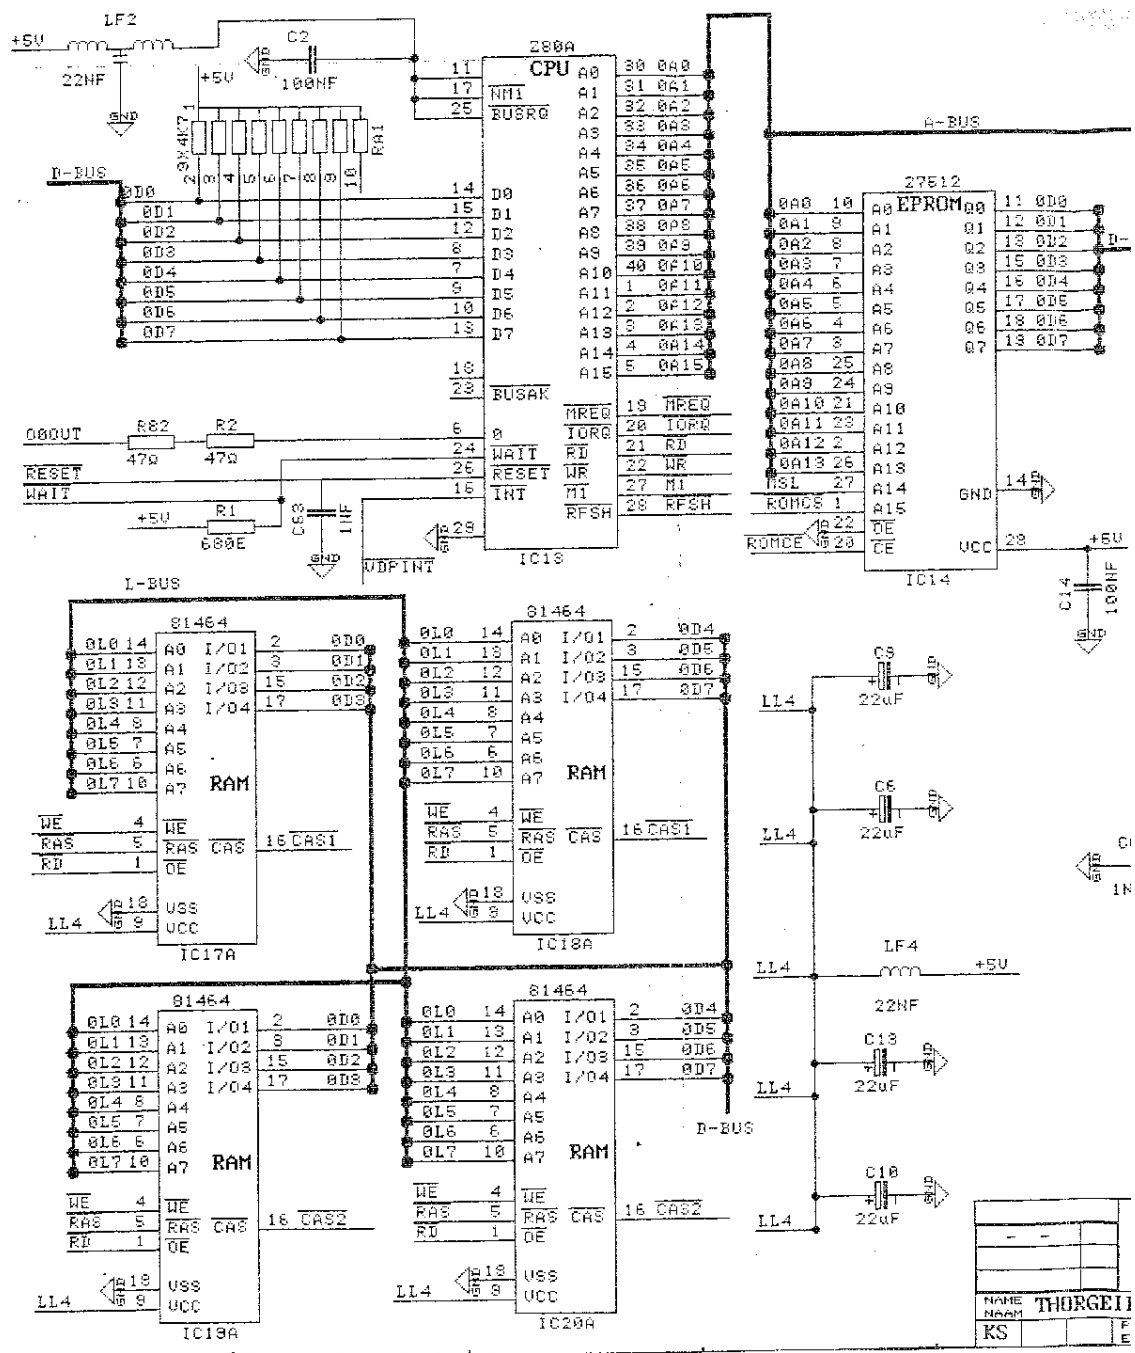

NAME	THORGEII
NAAM	
KS	
E