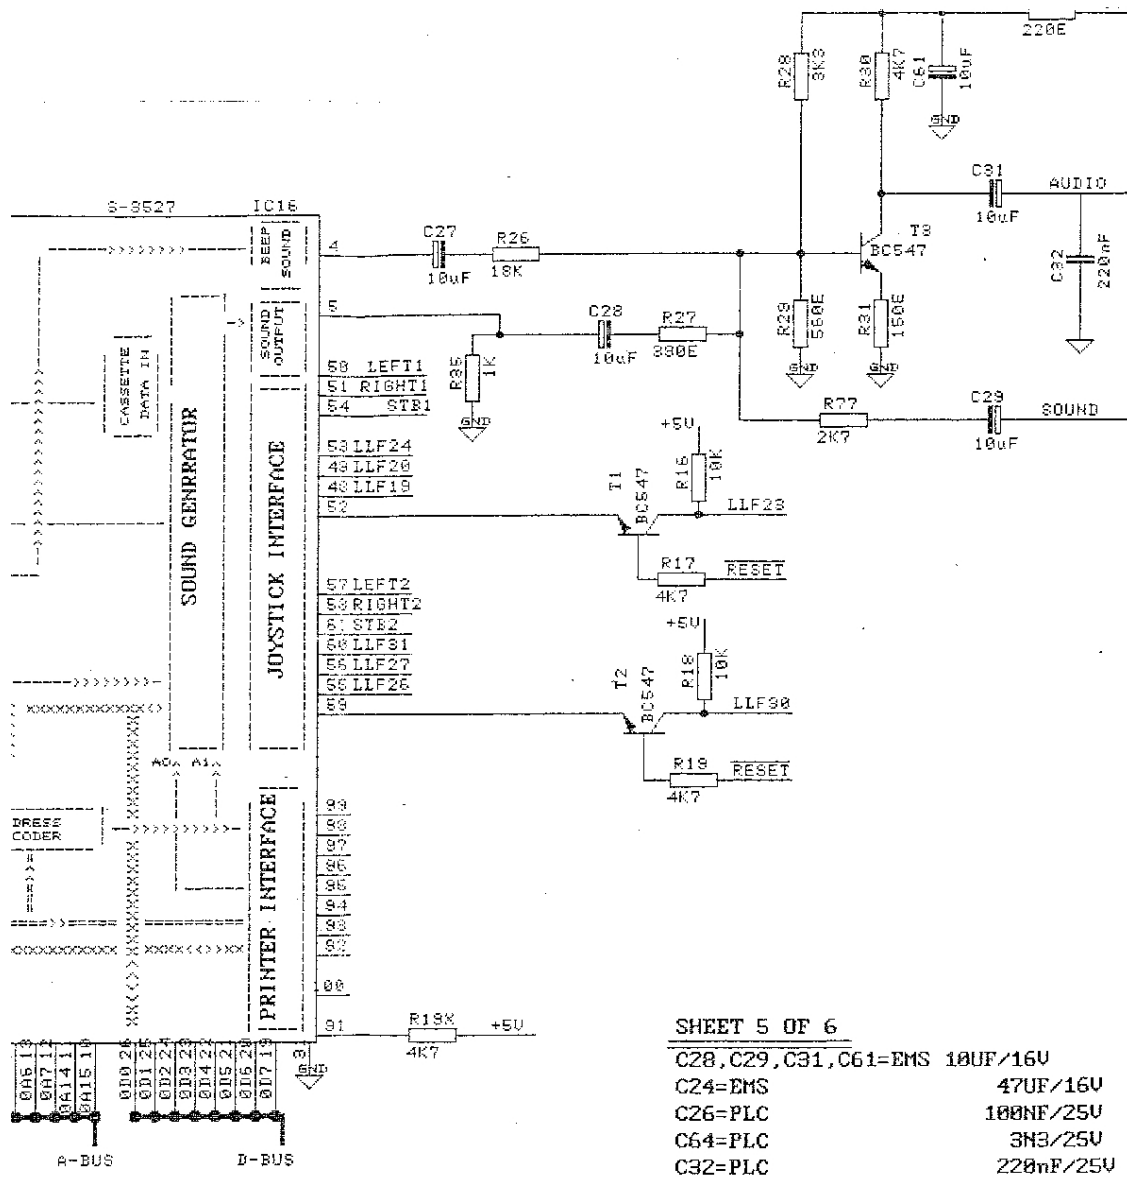

SHEET 5 OF 6

C28, C29, C31, C61=EMS 10UF/16U

C24=EMS 47UF/16U

C26=PLC 100NF/25U

C64=PLC 3N3/25U

C32=PLC 220nF/25U

MSX-PC CARD		CE780	
NAME	THORGEIRSSON, G	BUILDING	HIS/HAG-S
NAAM		TELEFOON	55555
K2	PROPERTY OF	N.V. PHILIPS GLOEILAMPENFABRIEKEN	DAT. 10-10-001A