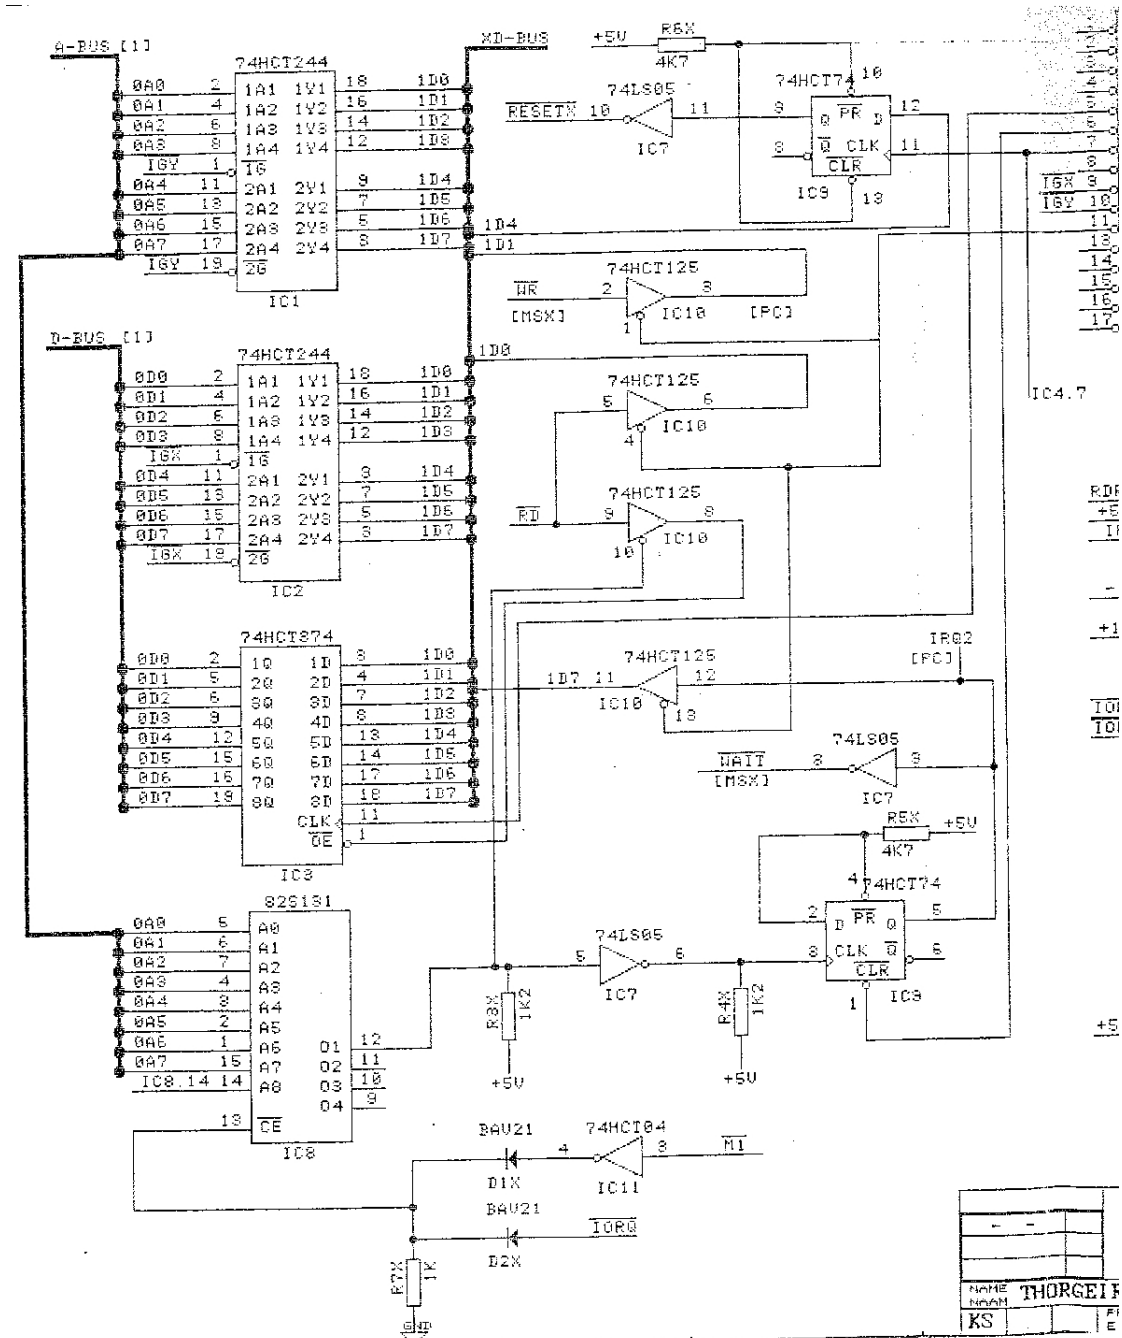

SHEET 3 OF 6

- C42=PLC. 100NF/25V
- C44=PLC. 100pF/25V
- C45=PLC. 1NF/25V
- C47=PLC. 12pF/25V
- C48=PLC. 12pF/25V
- C49=TANTAL. 22UF/16V
- C52= .. 22UF/16V
- C53= .. 22UF/16V
- C56= .. 22UF/16V

SHEET 4 OF 6

- C2, C3, C14=PLC. 100NF/25V
- C6, C9, C10, C13=TANTAL. 22UF/16V
- C7, C8, C11, C12=EMS. 100UF/10V
- C62, C63=PLC. 1NF/25V

NAME	THORGEI
DATE	
RS	

60 DISPLAY PROC.

MSX-CP CARD.....		CE780	
NAME THORGEIRSSON, G	BUILDING: HIS/HNR-2	1 SH EL	10 SH EL
TELEPHONE: 55325		3 OF 5	
PROPERTY OF N.V. PHILIPS GLOEILAMPENFABRIEKEN		NOT 12-12-82 AC	