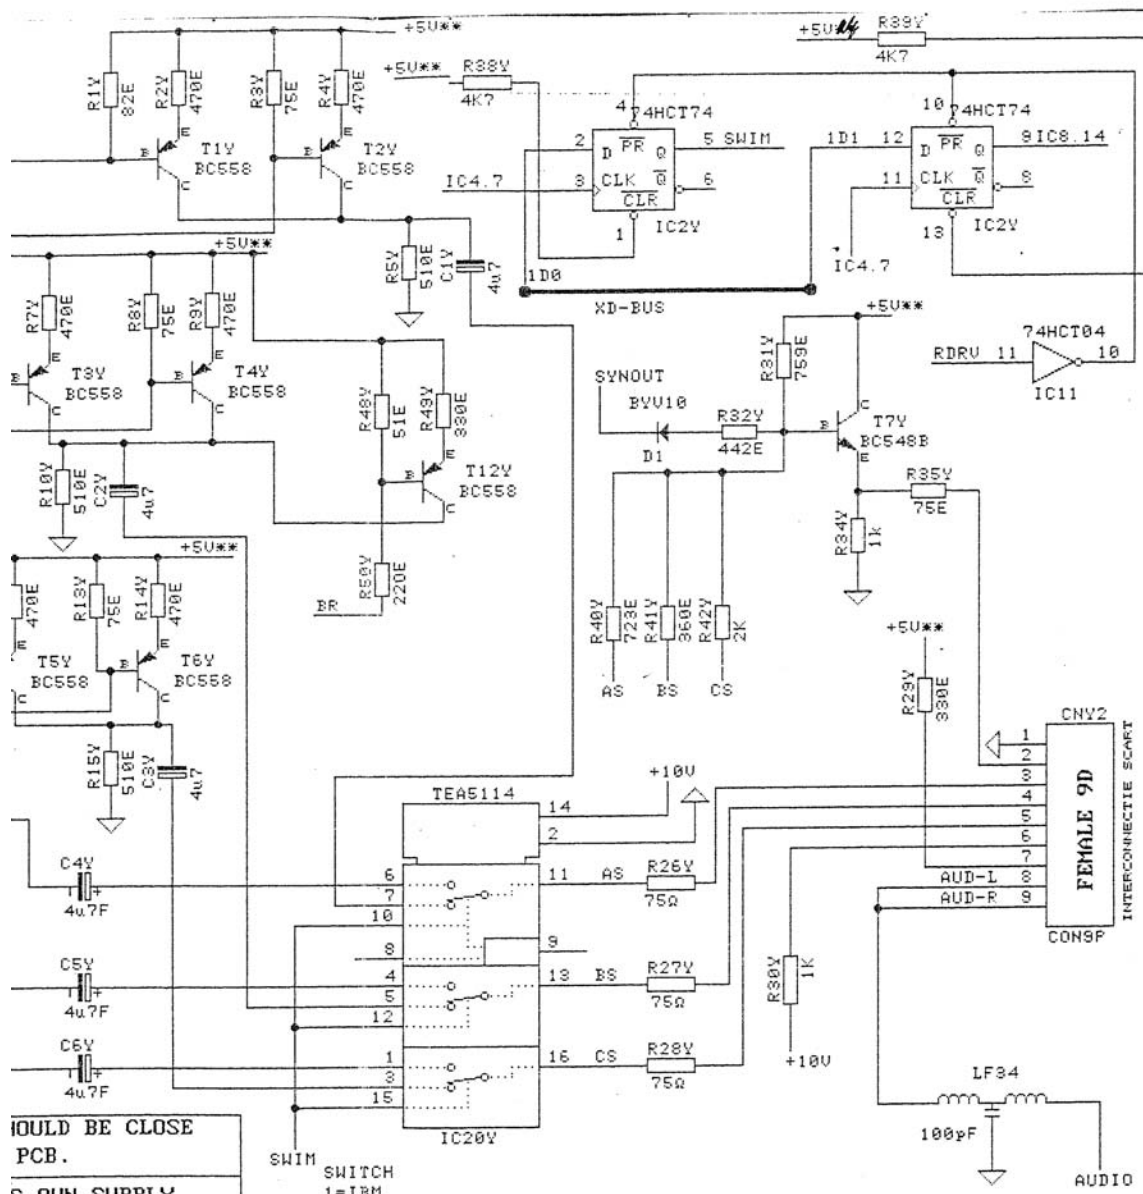

# MSX PC card circuit diagram

The MSPC was created and sold by PTC (Philips Thuis Computers Club), the dutch user group focused on all computers (P2000, MSX, PC) produced by Philips.

The MSX PC a MSX2 on a PC ISA card, with its own monitor connector.

BM-VIDEO-CARD SWITCH  
 1=IBM  
 0=MSX

BANDKABELCONN  
 1  
 2  
 3  
 4  
 5  
 6  
 7  
 8  
 9  
 10

MSX

NOTE: LM317 AND 7805 SHOULD BE CLOSE TO EACH OTHER ON PCB.

NOTE: THIS PART HAS ITS OWN SUPPLY VOLTAGES TAKEN FROM THE PC-SLOT. +12V.

NOTE: AGND SHOULD HAVE ITS OWN PLANE ON THE PCB.

NAME THORGEIL  
 KS

WOULD BE CLOSE  
PCB.

SWIM SWITCH  
1=IBM  
0=MSX

ITS OWN PLANE

MSX-PC CARD.....		CE780
NAME NAAM THORGEIRSSON.G	BUILDING: HIS/HWG-5 TELEPHONE: 55535	1 SH 10 SH 6 OF 6
PROPERTY OF N.V. PHILIPS GLOEILAMPENFABRIEKEN		NOT 18-10-88 AC