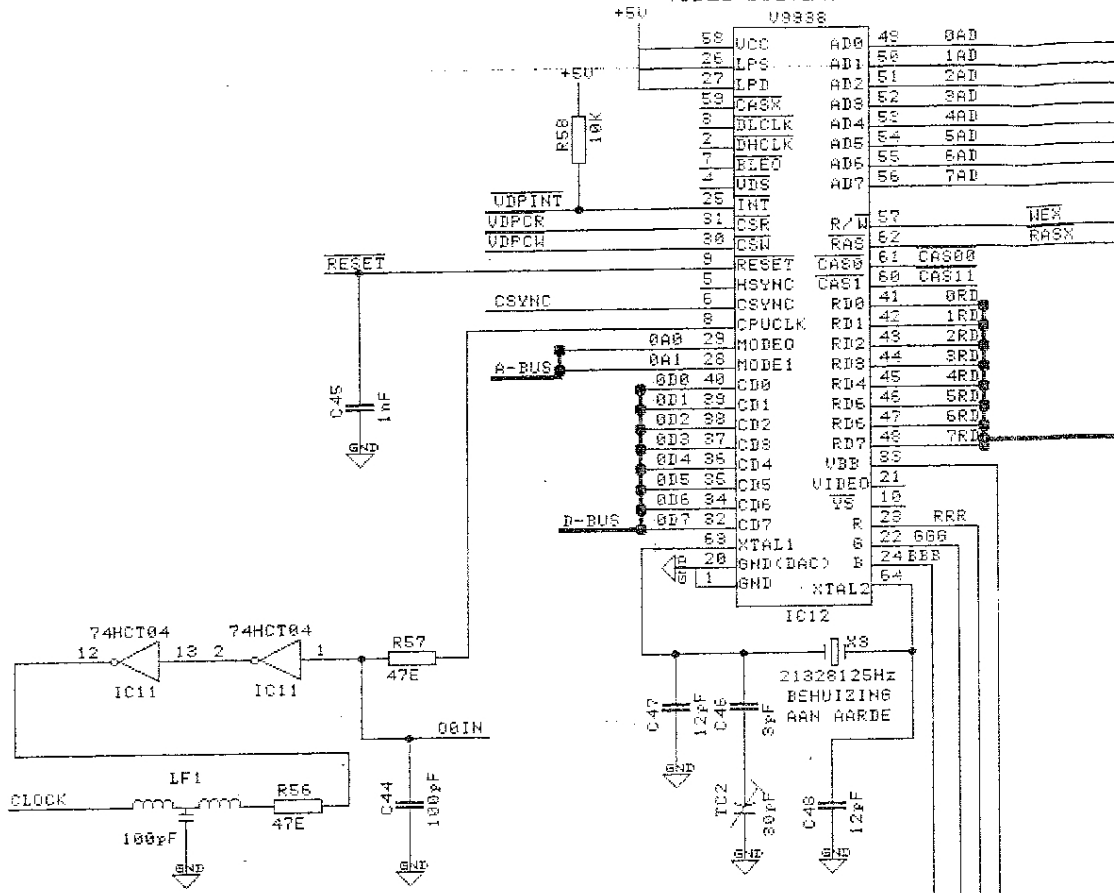

VIDEO DISPLAY PROC.

SHEET 3 OF 6

- C42=PLC. 100NF/25V
- C44=PLC. 100pF/25V
- C45=PLC. 1NF/25V
- C47=PLC. 12pF/25V
- C48=PLC. 12pF/25V
- C49=TANTAL. 22UF/16V
- C52= .. 22UF/16V
- C53= .. 22UF/16V
- C56= .. 22UF/16V

SHEET 4 OF 6

- C2, C3, C14=PLC. 100NF/25V
- C6, C9, C10, C13=TANTAL. 22UF/16V
- C7, C8, C11, C12=EMS. 100UF/10V
- C62, C63=PLC. 1NF/25V

NAME	THORGEI
DATE	
RS