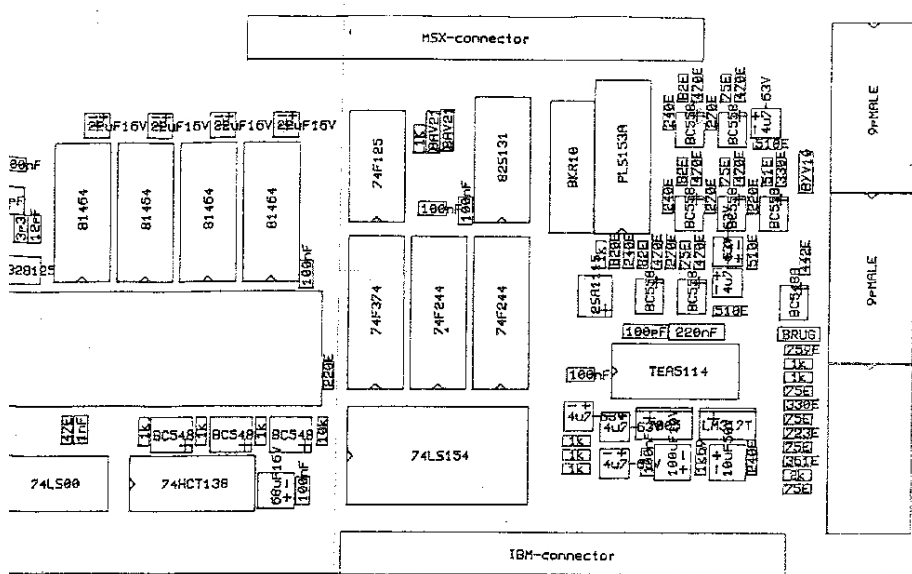

- C2, C3, C14=PLC. 100NF/25V
- C6, C9, C10, C13=TANTAL. 22UF/16V
- C7, C8, C11, C12=EMS. 100UF/10V
- C62, C63=PLC. 1NF/25V

NAME	THORGEI
DATE	
RS	

60 DISPLAY PROC.

MSX-CP CARD.....		CE780	
NAME THORGEIRSSON, G	BUILDING: HIS/HNR-2	1 SH EL	10 SH EL
TELEPHONE: 55325		3 OF 5	
PROPERTY OF N.V. PHILIPS GLOEILAMPENFABRIEKEN		NOT 12-12-82 AC	