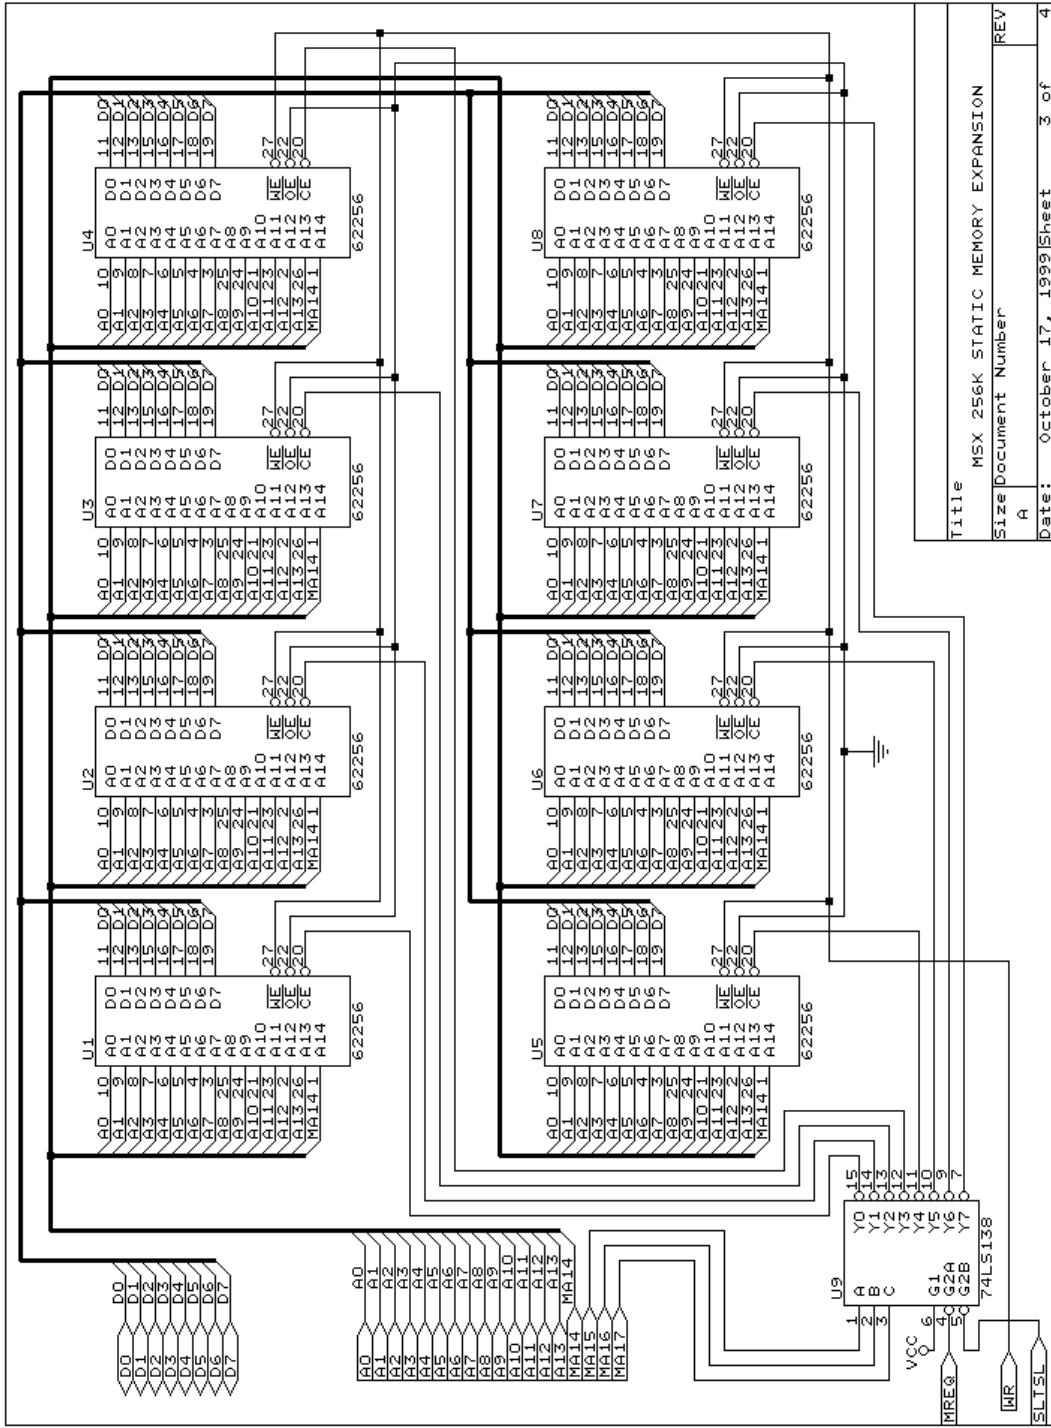

MSX Mapper

256K

static RAMS

Design by Louis Claudio Grosso

Converted to PDF by HansO, 2002

Title			
EXTERNAL MEMORY MAPPER FOR SVI 738 (MSX)			
Size	Document Number	1	REV
A			3
Date:	June 20, 1998	Sheet	4 of 4

Title MSX 256K STATIC MEMORY EXPANSION
 Size Document Number A
 Date: October 17, 1999 Sheet 3 of 4

REV 4