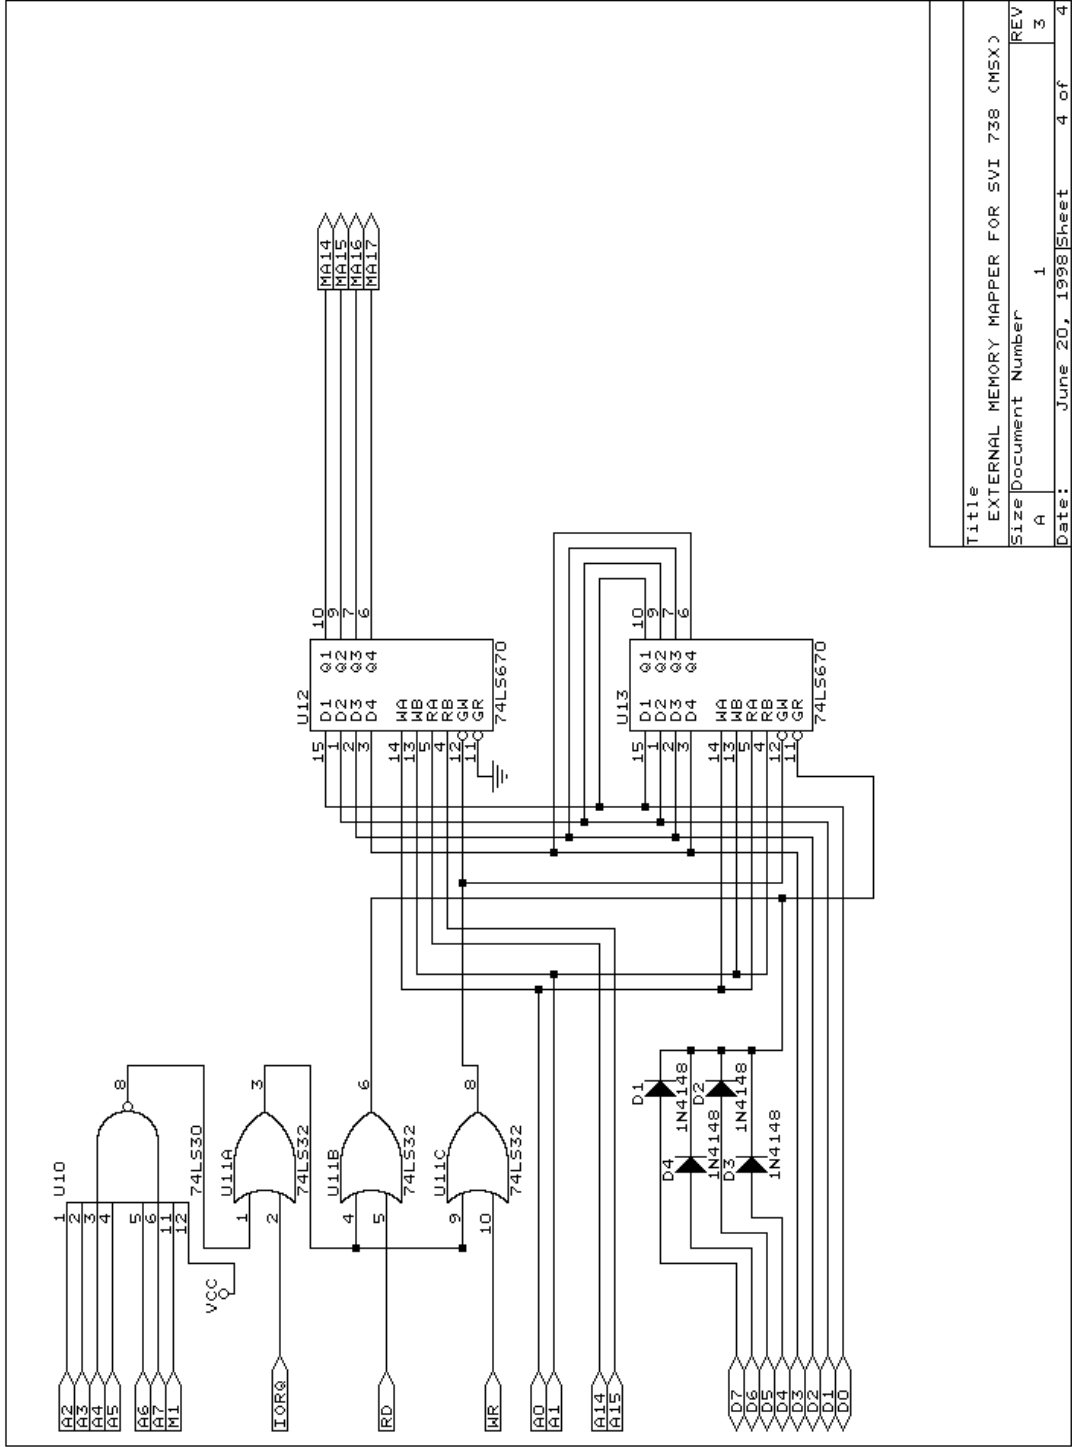

MSX Mapper

256K

static RAMS

Design by Louis Claudio Grosso

Converted to PDF by HansO, 2002

Title			
EXTERNAL MEMORY MAPPER FOR SVI 738 (MSX)			
Size	Document Number	1	REV
A			3
Date:	June 20, 1998	Sheet	4 of 4

Title MSX 256K STATIC MEMORY EXPANSION
 Size Document Number A
 Date: October 17, 1999 Sheet 3 of 4

REV 4